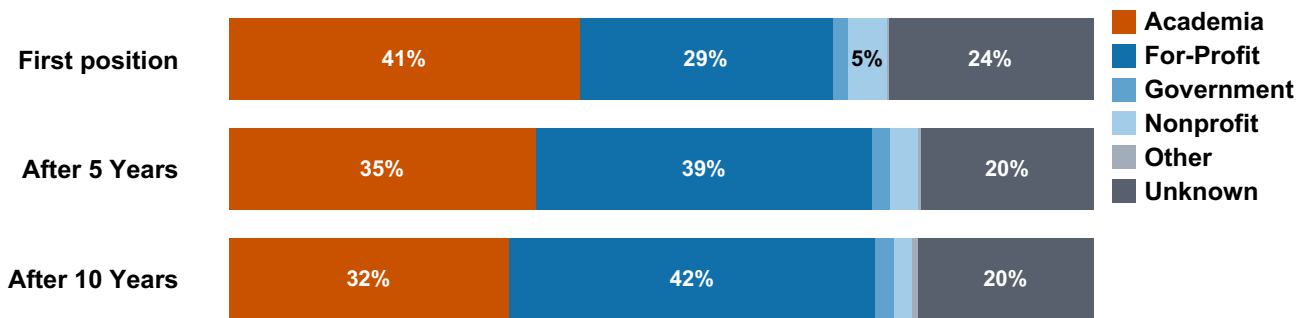

Postdoctoral Program Career Outcomes

21% of postdoctoral alumni become faculty members after five years.

Generally, the longer postdoctoral alumni work, the more likely they are to transition to the for-profit sector.

Postdoctoral alumni impact scientific discovery around the world.

Sample Size