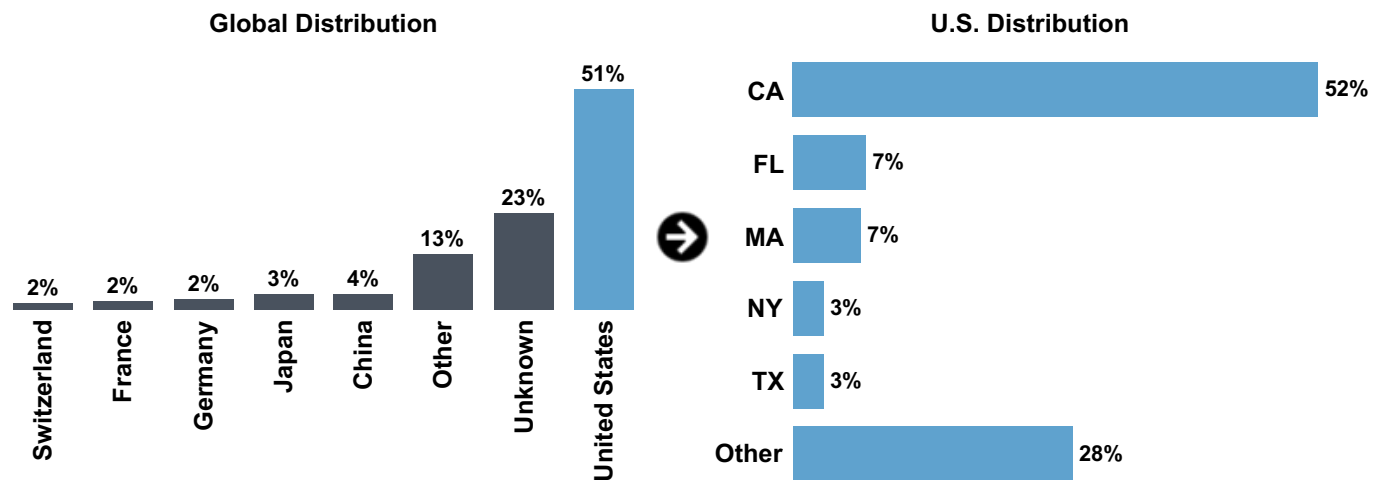

Postdoctoral Program Career Outcomes

21% of postdoctoral alumni become faculty members after five years.

Generally, the longer postdoctoral alumni work, the more likely they are to transition to the for-profit sector.

Postdoctoral alumni impact scientific discovery around the world.

Sample Size